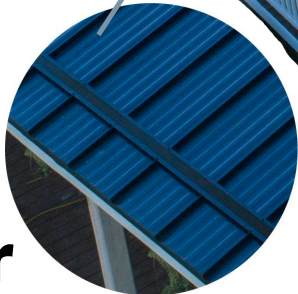

Ridge Cap

Side Wall

Rake Trim

Drip Edge

End Wall

Snow Bar

Valley

Inside Pitch Change